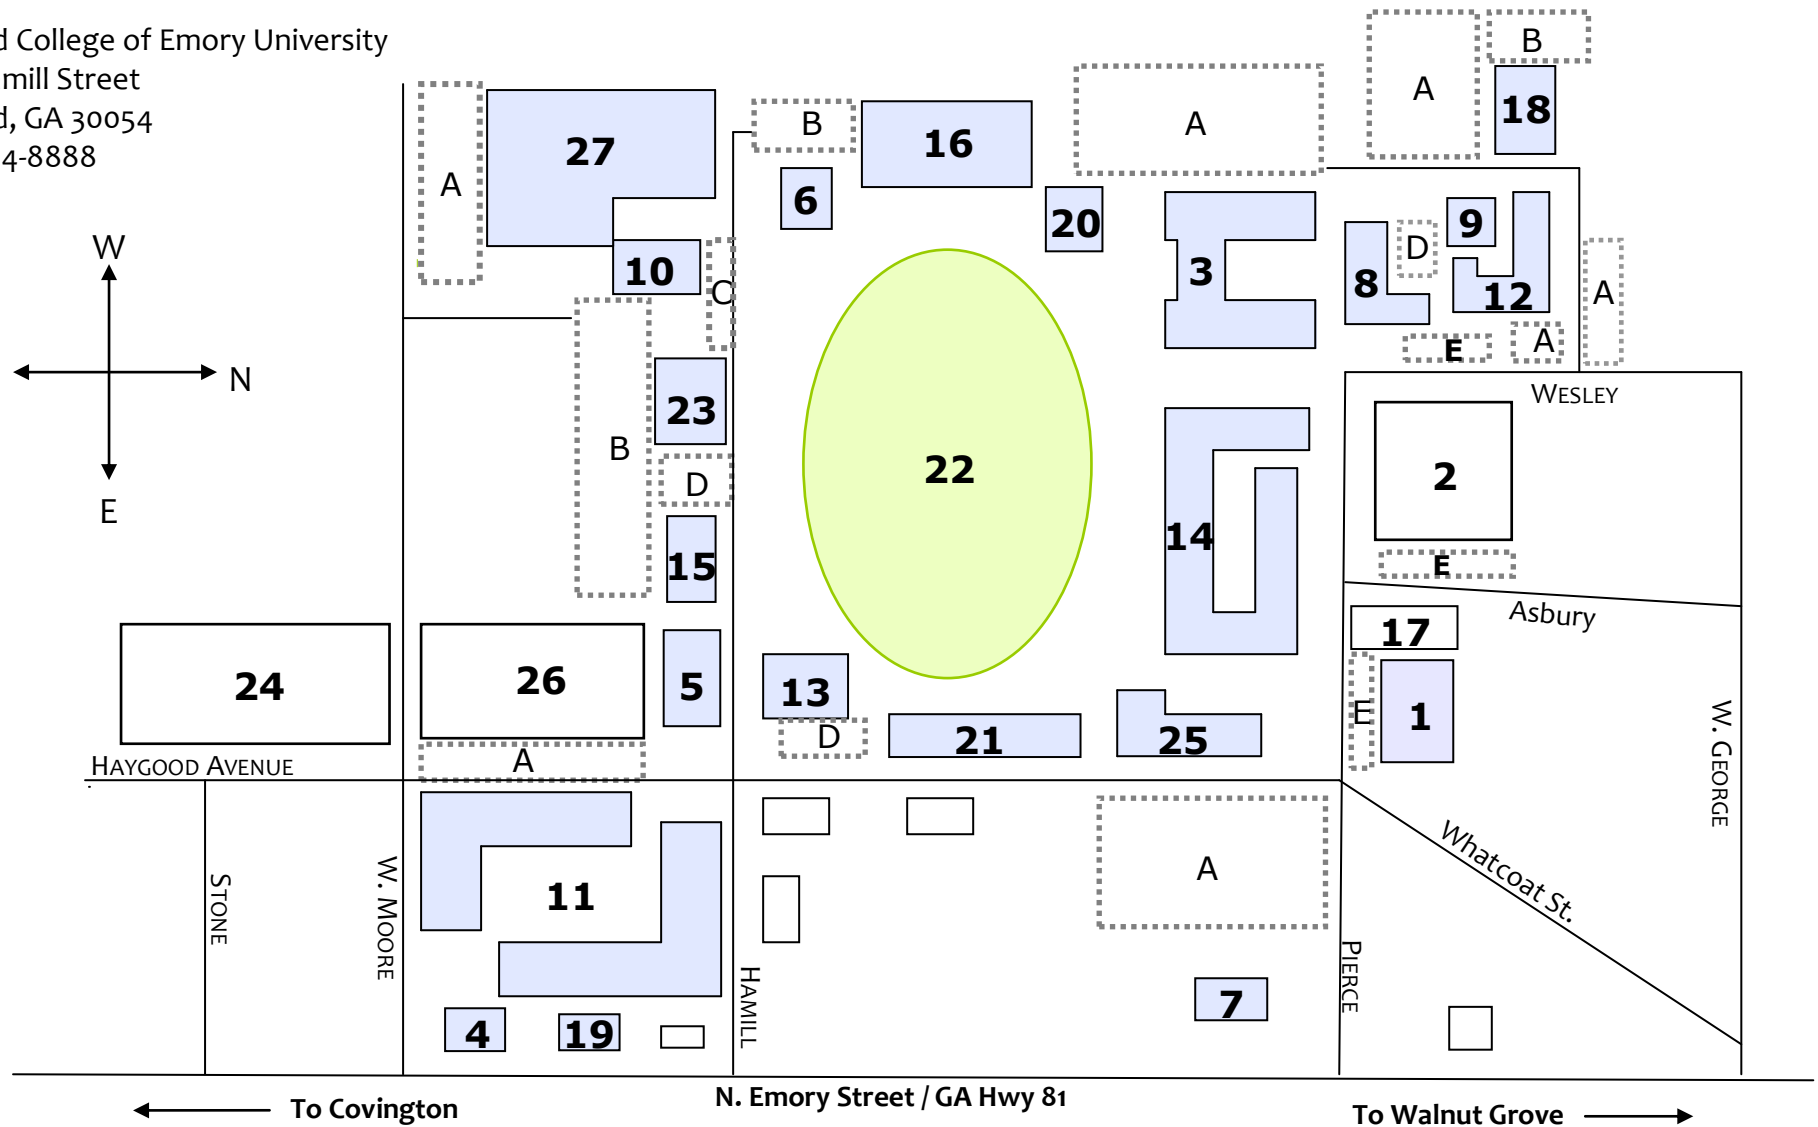

OXFORD COLLEGE CAMPUS MAP

Oxford College of Emory University
 100 Hamill Street
 Oxford, GA 30054
 770-784-8888

- 1 Allen Memorial Church
- 2 Basketball/Volleyball Courts
- 3 Branham/East Residential Complex
- 4 Emory Campus Police
- 5 Card Student Center
- 6 Chapel
- 7 Development & Alumni Relations

- 9 Dooley's Tavern
- 10 Eady Admissions Center
- 11 East Village Residential Complex
- 12 Haygood Residential Complex
- 13 Humanities Hall
- 14 Jolley Residential Center
- 16 Library

- 18 Maintenance Building
- 19 Oxford College Information Technology
- 20 Phi Gamma Hall
- 21 Pierce Hall
- 22 Quad
- 23 Seney Hall
- 24 Soccer Field

- 25 Tarbutton Performing Arts Center & Few Hall
- 26 Tennis Courts
- 27 Williams Hall/Gym
- A Student Parking Only
- B Faculty/Staff Parking Only
- C Visitor Parking Only
- D Reserved /Special Use Parking
- E Permitted Parking is Posted